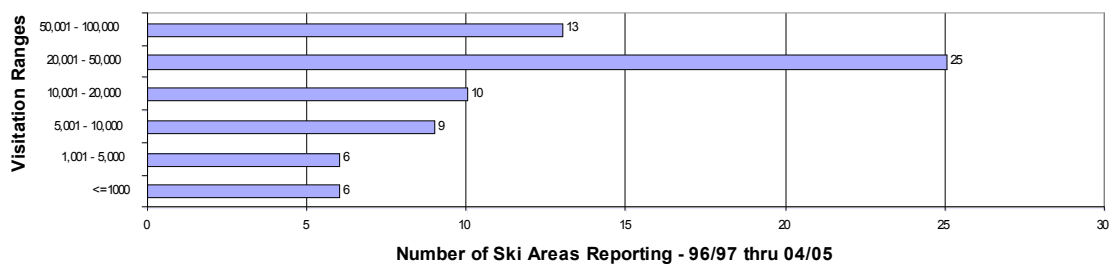

Canada West

AB, BC, MB, SK