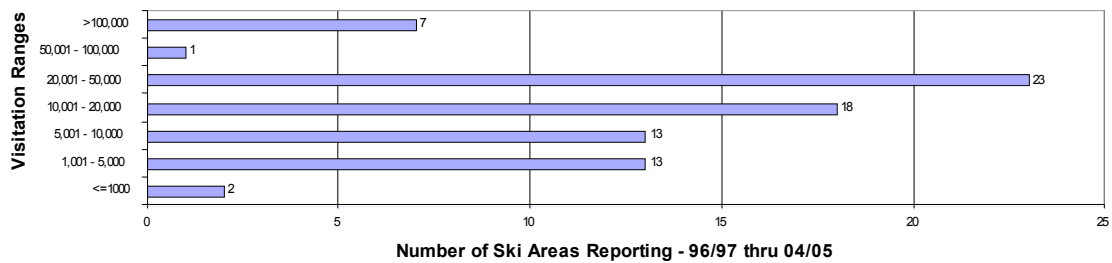

Regional Skier Visits 1996-2005

These charts show the combined ski areas that reported in this region from 1996 to 2005 segmented in range categories. The graph reveals how many large, small and medium sized ski areas in terms of skier visitation reported in the regions over nine years.

Canada East

NF, NS, ON, PQ