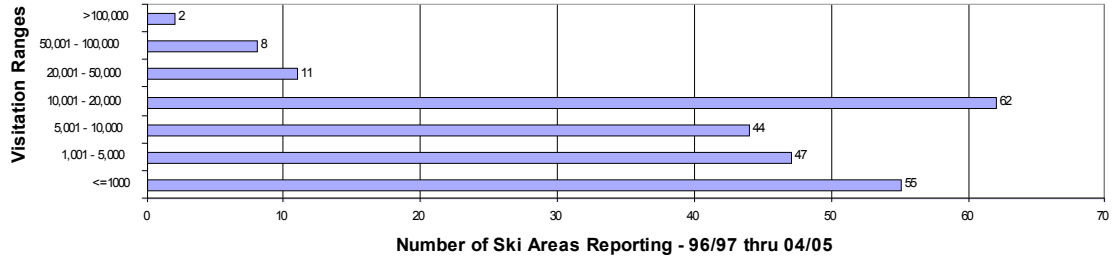

Mountains AZ, CO, ID, MT, NM, UT, WY