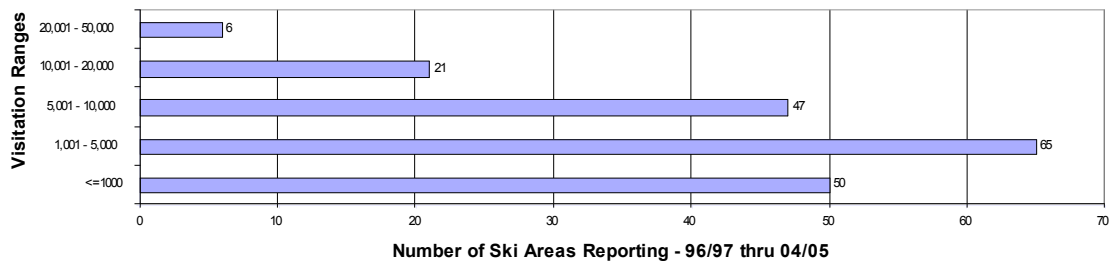

Mid West
IL, MI, MN, WI