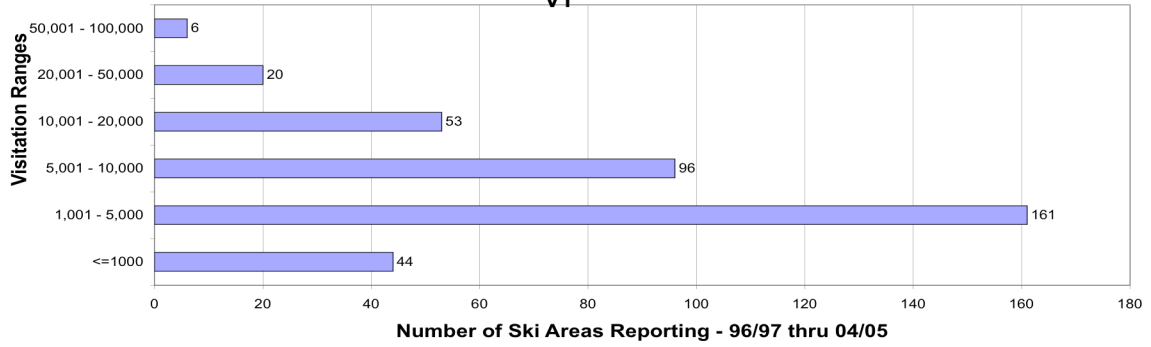

New England
CT, MA, ME, NH,
VT