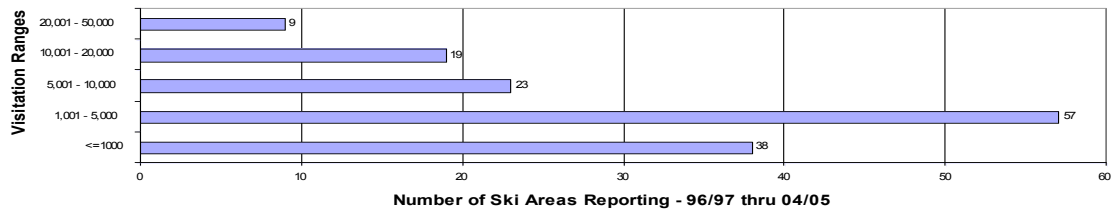

Mid Atlantic
MD, NJ, NY, PA, WV